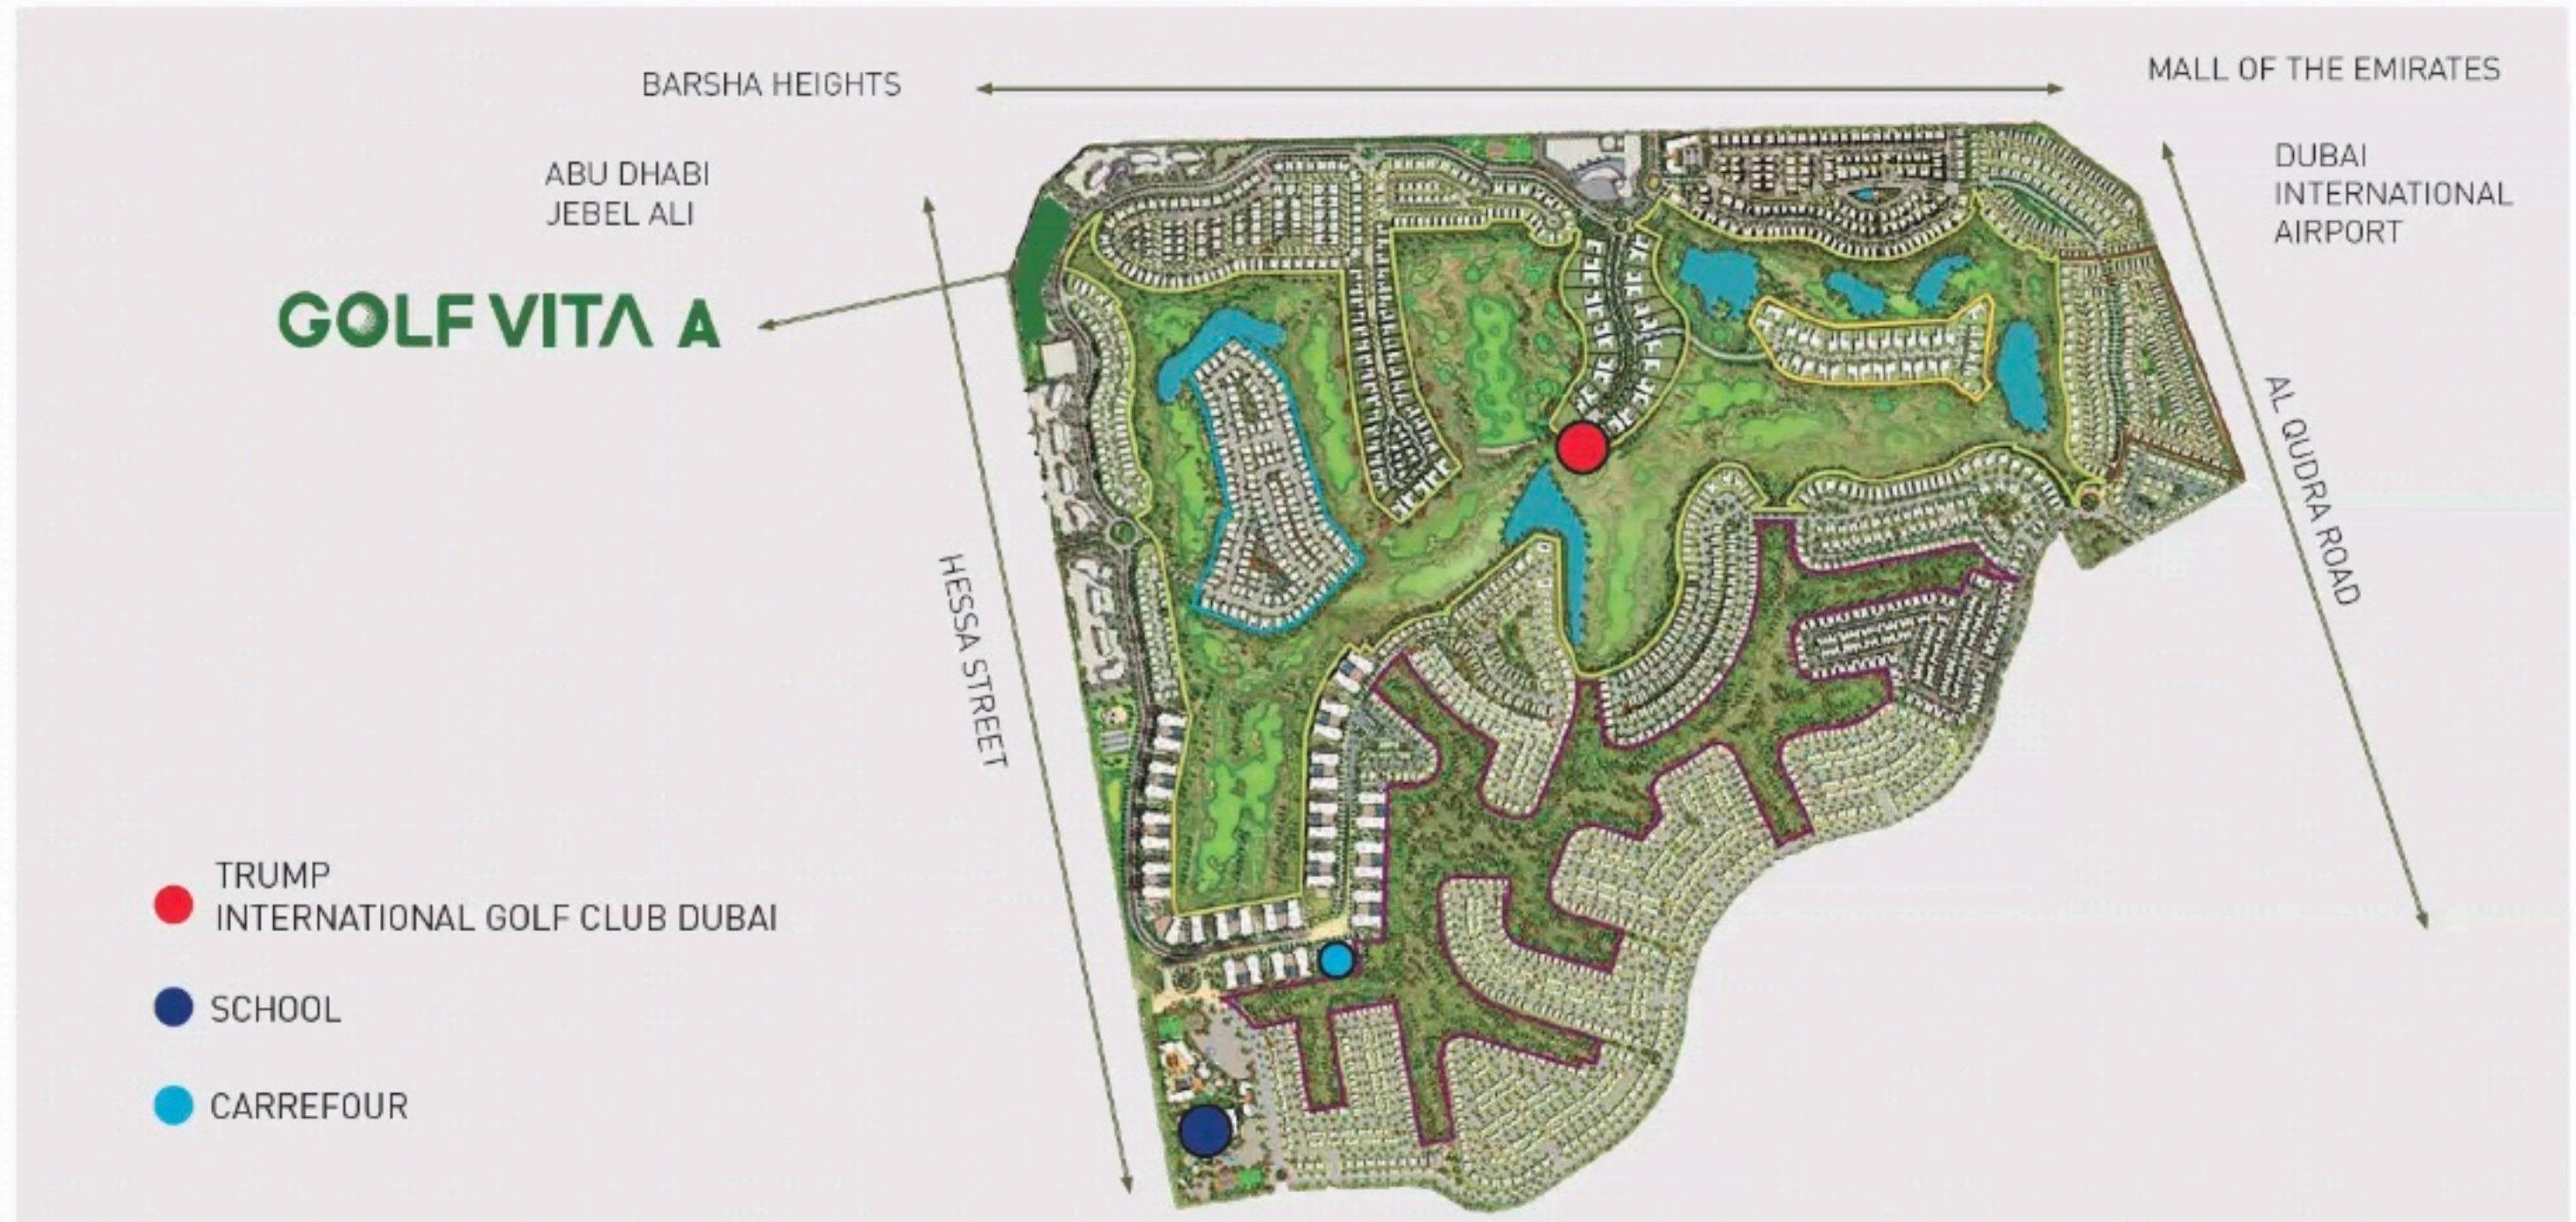

**IN THE HEART OF
DUBAILAND**

GOLF VITA
RESIDENTIAL TOWERS

PROXIMITY TO LANDMARKS

GOLF VITA

RESIDENTIAL TOWERS

12 MINUTES
to Expo 2020

16 MINUTES
to Dubai Marina

25 MINUTES
to Dubai International Airport

OUR PARTNERS

GOLF VITA
RESIDENTIAL TOWERS

T R U M P
THE TRUMP ORGANIZATION

Paramount Hotels & Resorts

Radisson

EXPERIENCE AN ABOVE PAR
LIFESTYLE AT GOLF VITA

GOLF VITA
RESIDENTIAL TOWERS

DAMAC HILLS MAP

GOLF VITA

RESIDENTIAL TOWERS

FLAWLESS
VIEWS

GOLF VITA
RESIDENTIAL TOWERS

EXPERIENCE
LIFE

GOLF VITA
RESIDENTIAL TOWERS

DESIGN
ELEGANCE

GOLF VITA
RESIDENTIAL TOWERS