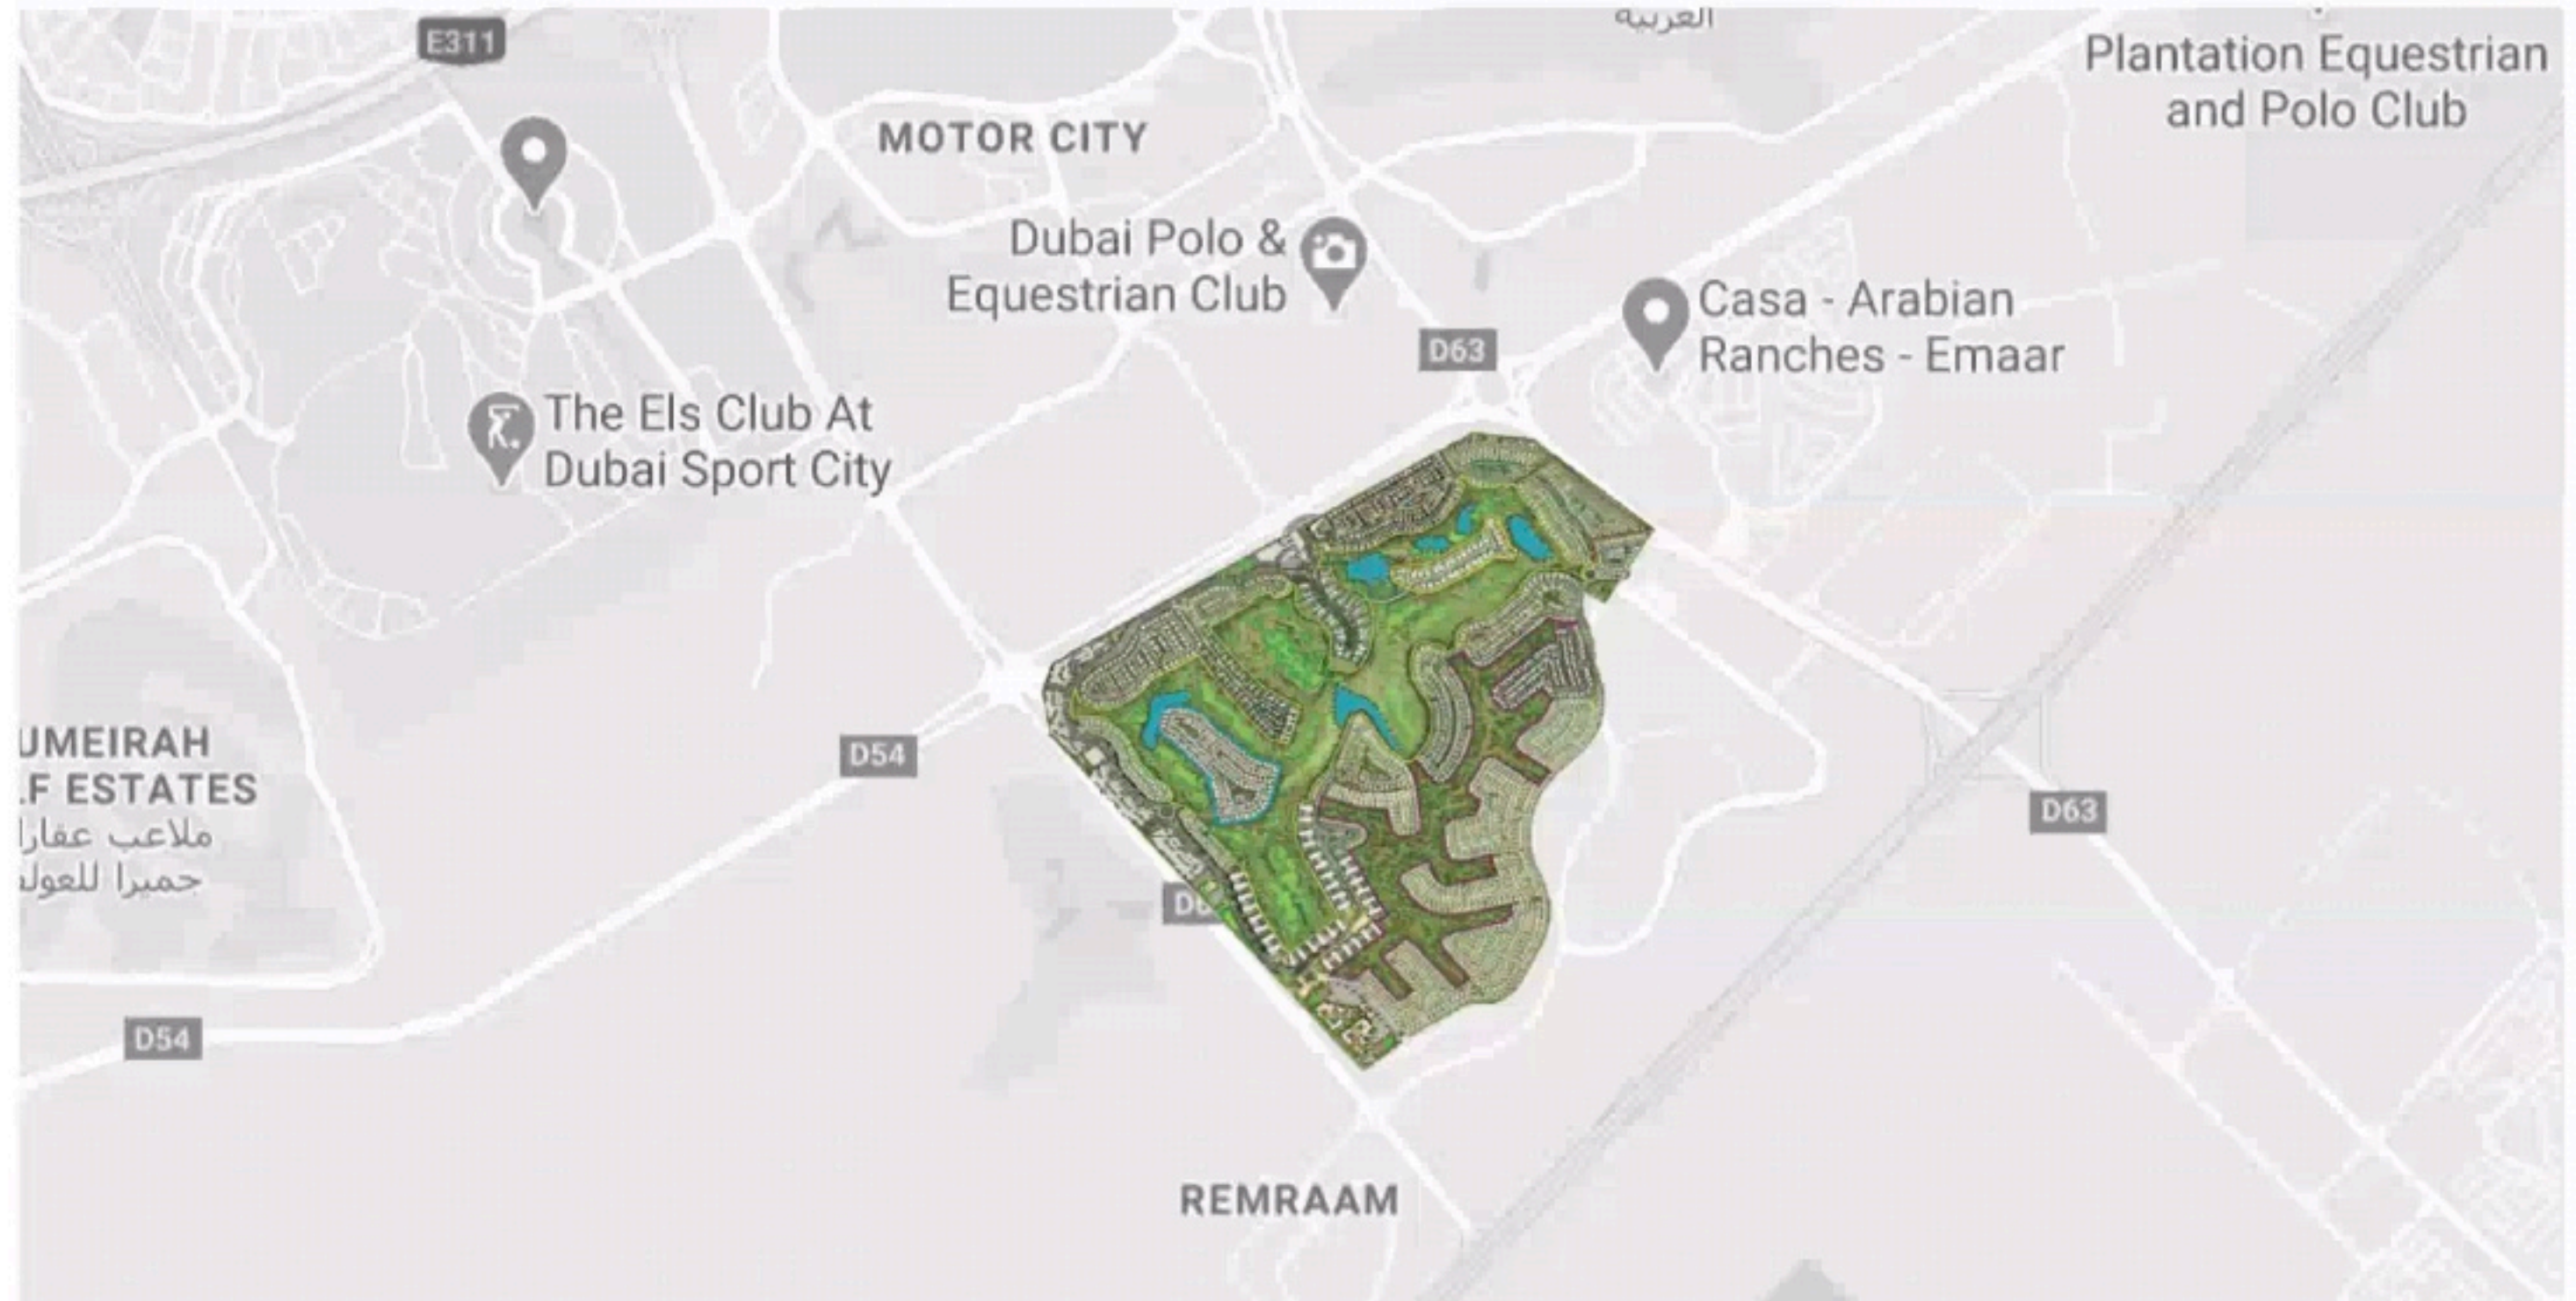

**IN THE HEART OF
DUBAILAND**

GOLF VITA
RESIDENTIAL TOWERS

PROXIMITY TO LANDMARKS

GOLF VITA

RESIDENTIAL TOWERS

12 MINUTES
to Expo 2020

16 MINUTES
to Dubai Marina

25 MINUTES
to Dubai International Airport

12 MINUTES
to Mall of the Emirates

18 MINUTES
to Palm Jumeirah

23 MINUTES
to The Dubai Mall

13 MINUTES
to AKOYA

24 MINUTES
to Al Maktoum
International Airport

DAMAC HILLS
HAS IT ALL!

GOLF VITA
RESIDENTIAL TOWERS