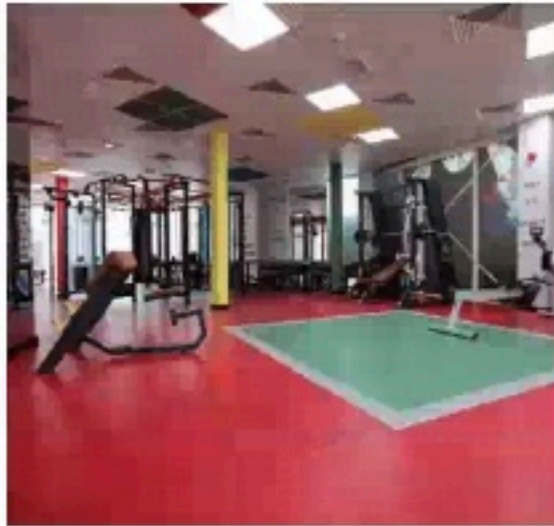

- Access to beautifully themed areas of The Park
- New Community Centre with Pilates, yoga, gym and children's play area
- Event / Party hosting spaces
- Carrefour & Spinneys supermarkets
- Healthcare clinic
- International school

ENDLESS WAYS TO KEEP FIT

GOLF VITA
RESIDENTIAL TOWERS

- Tennis and volleyball court
- Fitness centre and jogging tracks
- Football and cricket practice nets
- 5-hole practice golf
- Large lagoon pool
- Skatepark