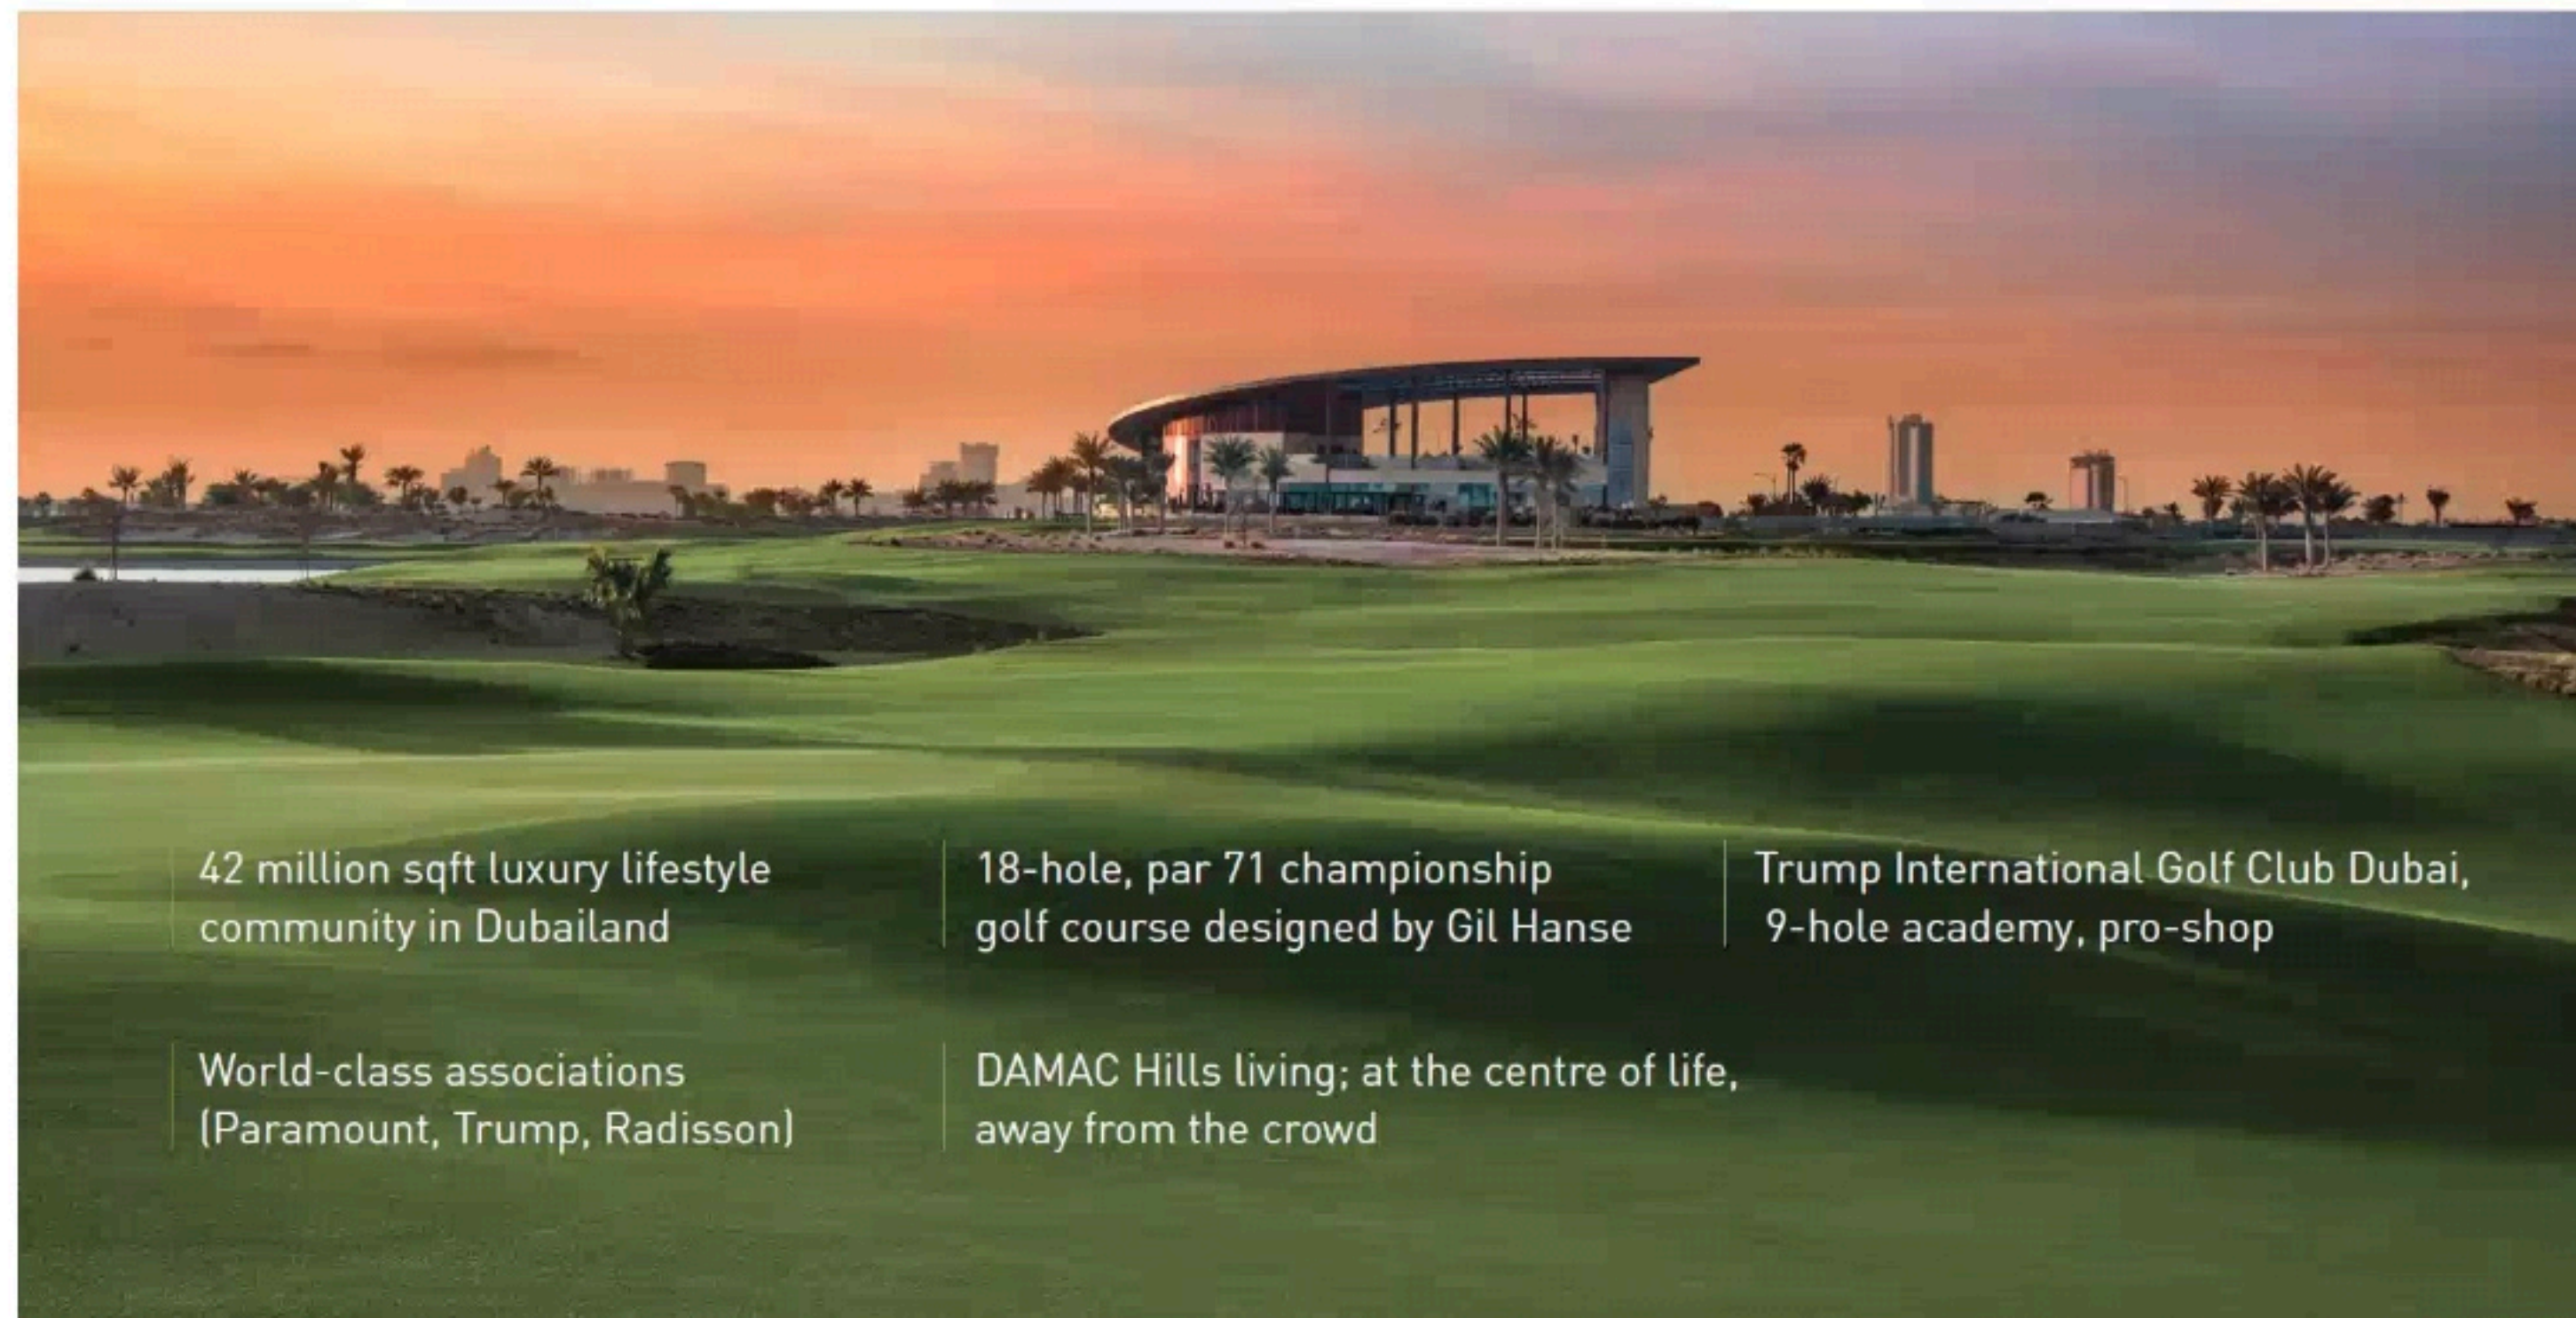

**IN THE HEART OF
DUBAILAND**

GOLF VITA
RESIDENTIAL TOWERS

PROXIMITY TO LANDMARKS

GOLF VITA

RESIDENTIAL TOWERS

12 MINUTES
to Expo 2020

16 MINUTES
to Dubai Marina

25 MINUTES
to Dubai International Airport

12 MINUTES
to Mall of the Emirates

18 MINUTES
to Palm Jumeirah

23 MINUTES
to The Dubai Mall

13 MINUTES
to AKOYA

24 MINUTES
to Al Maktoum
International Airport

DAMAC HILLS
HAS IT ALL!

GOLF VITA
RESIDENTIAL TOWERS

42 million sqft luxury lifestyle community in Dubailand

18-hole, par 71 championship golf course designed by Gil Hanse

Trump International Golf Club Dubai, 9-hole academy, pro-shop

World-class associations (Paramount, Trump, Radisson)

DAMAC Hills living; at the centre of life, away from the crowd

DAMAC HILLS
LANDSCAPE

GOLF VITA
RESIDENTIAL TOWERS

2,676

VILLAS AND
TOWNHOUSES

4,664

LUXURIOUS
APARTMENTS

2,900